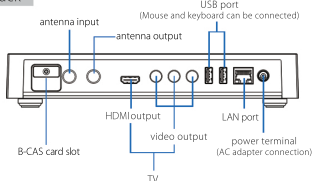

Smart Digital Tuner® KST-2000-W

back

Features

TV Formats supported - ATSC / DVB-T / DVB-T2 / T2 HEVC / ISDB-T / ISDB-Tb / DTMB

Auto scan of the channels

Receive "1-Seg" broadcasting service in Japan

High Definition – automatic DTV resolution

Interface - HDMI, Video (RCA), LAN, USBx2, antenna input, antenna output (RF pass-through output), mini B-CAS card slot, Power input (DC jack)

Electronic Program Guide (EPG) - only in Japan

Support English and Japanese

Compact size - W242mm x D125mm x H44mm , 450g

AC adapter - AC100-240V 50/60Hz

Operating temperature - 0 - 40°C

Operating humidity - 20-80% No condensation

User's manual - English and Japanese

Accessories - AC adapter, Remote controller, Foot plates, HDMI cable, mini B-CAS card (for Japan)

- To receive terrestrial digital broadcasts, it is necessary to have the corresponding TV antenna.
- Even if the antenna and this product are set up properly, and correctly connected, reception of terrestrial digital broadcasts will be impossible in countries without terrestrial digital broadcasting.
  In addition, various problems may occur such as blocking of signals by neighboring buildings, inability to receive weak signals, only being able to receive specific broadcasting channels, audio cutting out, and stopping of video, and appearance of block noise.
- Topographic conditions as well as weather conditions have great influence on TV terrestrial reception range.
- Pay broadcasts (scrambled broadcast) cannot be viewed.

KYOKUYO ELECTRIC CO.,LTD.

Address : 1-19-1, Chiyozaki, Nishi-ku, Osaka 550-0023, Japan

TEL : +81-6-6581-5815

URL : <https://www.kyokuyoe.co.jp/eng/>

E-mail : info@kyokuyoe.co.jp

Contact us

2023.02 v1