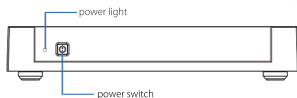

Smart Digital Tuner® KST-2000-W

front

Features

TV Formats supported - ATSC / DVB-T / DVB-T2 / T2 HEVC / ISDB-T / ISDB-Tb / DTMB

Auto scan of the channels

Receive "1-Seg" broadcasting service in Japan

High Definition – automatic DTV resolution

Interface - HDMI, Video (RCA), LAN, USBx2, antenna input, antenna output (RF pass-through output), mini B-CAS card slot, Power input (DC jack)

Electronic Program Guide (EPG) - only in Japan

Support English and Japanese

Compact size - W242mm x D125mm x H44mm , 450g

AC adapter - AC100-240V 50/60Hz

Operating temperature - 0 - 40°C

Operating humidity - 20-80% No condensation

User's manual - English and Japanese

Accessories - AC adapter, Remote controller, Foot plates, HDMI cable, mini B-CAS card (for Japan)

- To receive terrestrial digital broadcasts, it is necessary to have the corresponding TV antenna.
- Even if the antenna and this product are set up properly, and correctly connected, reception of terrestrial digital broadcasts will be impossible in countries without terrestrial digital broadcasting.
  In addition, various problems may occur such as blocking of signals by neighboring buildings, inability to receive weak signals, only being able to receive specific broadcasting channels, audio cutting out, and stopping of video, and appearance of block noise.
- Topographic conditions as well as weather conditions have great influence on TV terrestrial reception range.
- Pay broadcasts (scrambled broadcast) cannot be viewed.

KYOKUYO ELECTRIC CO.,LTD.

Address : 1-19-1, Chiyozaki, Nishi-ku, Osaka 550-0023, Japan

TEL : +81-6-6581-5815

URL : <https://www.kyokuyoe.co.jp/eng/>

E-mail : info@kyokuyoe.co.jp

Contact us

2023.02 v1