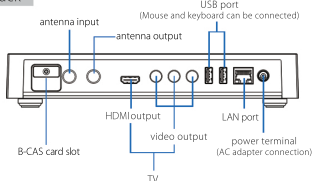

The viewing area is greatly expanded with 1-Seg (only in Japan).

Smart Digital Tuner[®] KST-2000-W

front

back

Features

TV Formats supported - ATSC / DVB-T / DVB-T2 / T2 HEVC / ISDB-T / ISDB-Tb / DTMB

Auto scan of the channels

Receive "1-Seg" broadcasting service in Japan

High Definition – automatic DTV resolution

Interface - HDMI, Video (RCA), LAN, USBx2, antenna input, antenna output (RF pass-through output), mini B-CAS card slot, Power input (DC jack)